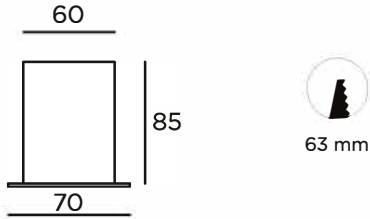

□ CUBUS SQUARE RECESSED

INSTALLATION

Recessed version

CONNECTION

Non dimmable luminaires are delivered with 3-pole terminal block Luminaires for dimming are delivered with 5-pole terminal block

MATERIAL

The body of the luminaire is extruded aluminium, powder coated finish

LIGHT SOURCE

LED Tridonic or TCI, min. 150Lm/W, 3000K or 4000K

DIFFUSER

PMMA OPAL
PRISMATIC

LIGHT DISTRIBUTION

Direct symmetrical

EMERGENCY LIGHTING

A unit with integrated emergency is an option

DIRECT CODE	(mm)	W	Lm from 3000K/4000K
SCVSQ130	630x630x85	33	5360/5680
SCVSQ195	915x915x85	49	8040/8520

COLORS

	WHITE	/WH
	BLACK	/BL
	SILVER	/SI
	ANTRACIT	/AT
	GOLD	/GL
	BRONZE	/BR